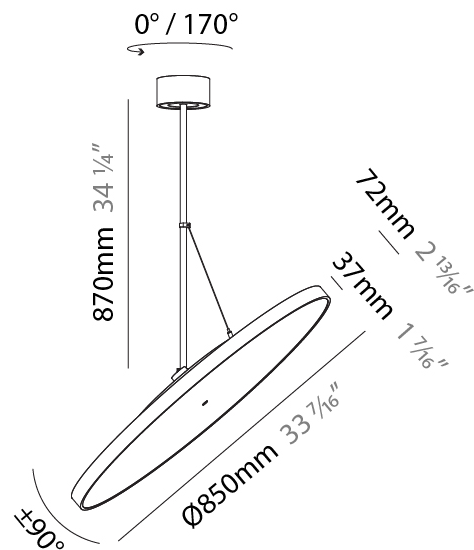

GENERAL

Series: Sign Diva Flex
Subseries: Sign Diva Flex
Brand: Prolicht
Division: Architectural
Mounting Type: Suspension
Mounting Location: Ceiling
Subcategory: Pendant

PHYSICAL

Diameter (mm): 850
Diameter (in): 33 7/16
Height (mm): 870
Height (in): 34 1/4
Light Distribution: Adjustable / Direct
Weight (kg): 9
Weight (lbs): 19.8
Diffuser: PMMA - Opal / Micro-Prism / Sparkling Secret / Vintage Industrial
Fixture Finish: SSR / BKV / CWI / CRY / HAB / UFT / ITA / RUA / FTG / MYG / LOD / PUS / FRO / FUP / KIA / POP / BLS / SPG / MEY / GOH / GUM / CHC / COM / ABZ / JAG / OBR / MOS / ROR
Fixture Material: Extruded Aluminum / Steel

ELECTRICAL

Lamp Type: LED (Zhaga Standard)
Input Wattage (W): 96.8
Total Output Wattage (W): 76.8
Dimming: Tri-Mode (Non-Dimming and Phase Dimming (120Vac only) and 0-10V Dimming)
Driver Included: Yes
Driver Location: Integrated
Driver Type: Constant Current - Universal
Driver Class: Class 2
Input Voltage (V): 120 - 277
Constant Current (MA): 600

LED

Color Temperature (°K): 2700 / 3000 / 3500 / 4000
Max. Delivered Lumen (lm): 9094 / 9806 / 11385 / 11617
Nominal Lumen (lm): 10753 / 11596 / 13461 / 13736
CRI: >90 CRI
Lamp Life (hrs): 50000

OPTICAL

RATINGS AND CERTIFICATIONS

Certified By: Certified for North American Standards
IP rating: IP20